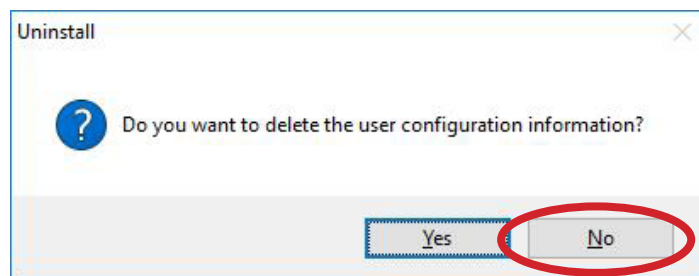

Step 3.

Select "Local" under type

Login Information:

User: Admin

Password: Leave Blank

*Ensure "Save password" is checked