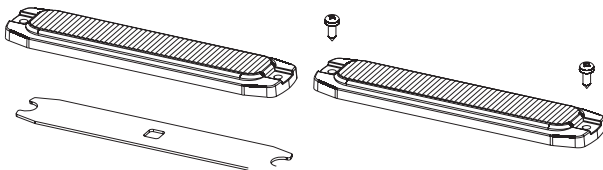

KOHLTECH

Mobile Industrial Safety Solutions

Total Visibility

LED GRILL STROBE LIGHT

- SAE, CA T13, ECE R65 and R10 certified
- Available in single, double or triple color
- Ultra-thin, rugged design
- Bolt or adhesive mount
- Waterproof all weather design
- Product Dimension: 119.5mm×25.5mm×7mm

MOUNTING

Adhesive Mount

Bolt Mount

SINGLE COLOR

Color	Voltage	Max Power	Lens	LED	Flash Patterns	Operating Temperature	Mounting
<ul style="list-style-type: none"> ● ● ● ○ 	10-33VDC	18W	Fresnel	6pcs 3W	19	-30 to 70°C	Bolt Mount or Adhesive Mount

DUAL COLOR

Color	Voltage	Max Power	Lens	LED	Flash Patterns	Operating Temperature	Mounting
<ul style="list-style-type: none"> ○ ● ● 	10-33VDC	18W	Fresnel	18pcs 3W	12	-30 to 70°C	Bolt Mount or Adhesive Mount

TRI COLOR

Color	Voltage	Max Power	Lens	LED	Flash Patterns	Operating Temperature	Mounting
<ul style="list-style-type: none"> ● ● ● ● ● 	10-33VDC	18W	Fresnel	18pcs 3W	12	-30 to 70°C	Bolt Mount or Adhesive Mount