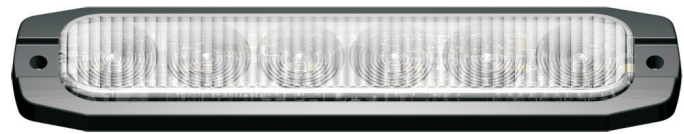

KOHLTECH

Mobile Industrial Safety Solutions

Total Visibility

LED GRILL STROBE LIGHT

- SAE, CA T13, ECE R65 and R10 certified
- Available in single, double or triple color
- Ultra-thin, rugged design
- Bolt or adhesive mount
- Waterproof all weather design
- Product Dimension: 119.5mm×25.5mm×7mm

MOUNTING

Adhesive Mount

Bolt Mount

SINGLE COLOR

Color	Voltage	Max Power	Lens	LED	Flash Patterns	Operating Temperature	Mounting
<ul style="list-style-type: none"> ● ● ● ○ 	10-33VDC	18W	Fresnel	6pcs 3W	19	-30 to 70°C	Bolt Mount or Adhesive Mount

DUAL COLOR

Color	Voltage	Max Power	Lens	LED	Flash Patterns	Operating Temperature	Mounting
<ul style="list-style-type: none"> ○ ● ● 	10-33VDC	18W	Fresnel	18pcs 3W	12	-30 to 70°C	Bolt Mount or Adhesive Mount

TRI COLOR

Color	Voltage	Max Power	Lens	LED	Flash Patterns	Operating Temperature	Mounting
<ul style="list-style-type: none"> ● ● ● ● ● 	10-33VDC	18W	Fresnel	18pcs 3W	12	-30 to 70°C	Bolt Mount or Adhesive Mount