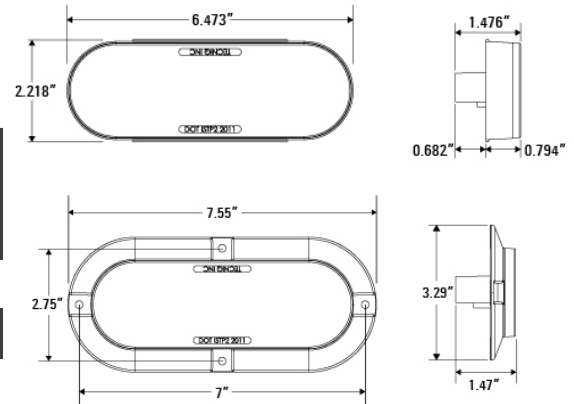

Following the success of our 4" round tail lamp, Kohltech has introduced a line of 6" oval strobe lights. Kohltech's **T68** can be mounted at any angle for DOT compliance. These lights employ the same world leading lens design and high quality construction used throughout our product line to create a top quality, cost-effective lighting solution. See www.Kohltechnology.com for more details and a complete list of part numbers.

T68

6" Oval Strobe Light

Technical features

- ✦ Fits all industry standard 6" oval grommet and surface mount applications
- ✦ Meets all FMVSS 108 requirements for wide and narrow vehicles
- ✦ Include our TPE grommet, for superior fit and protection (sold separately)
- ✦ Also available in Flange Mount (T62)
- ✦ Reliable performance for over 100,000 hours

Specifications

Dimensions	Grommet Mount - 6.45" x 2.45 x 1.48" Surface Mount - 7.5" x 3.29" x 1.48" (see diagram)
LEDs	6
Voltage	9 - 14V DC
Current	0.17A-0.28A Colored lens 0.12A-0.16A Red/Clear 0.12A-0.16A Amber/Clear 0.21A-0.27A White
Connector	Amp Connector, Tri-Pole, and 9" Pigtail
Mounting	Fits standard 6" mounting holes
LED colors	Red, Amber & White
Wire Colors	White Wire Ground red/amber stripe Red Wire Strobe

California Proposition 65

WARNING: This product can expose you to chemicals including lead, which is known to the State of California to cause cancer, birth defects or other reproductive harm.

Part Numbers	Description	Std Pack	Connector Type
T60-0G00-1	6" Oval Grommet	-	-
T61-0C00-1	6" Oval Surface Mount Trim Ring Chrome	-	-
T66-AA0T-1	6" Oval 6 LED Turn Dual Intensity Grommet Mount Amber Lens 3 Pole	120	Tri Pole
T66-RR0P-1	6" Oval 6 LED STT Grommet Mount Red Lens Pigtail	140	Pigtail
T66-RR0T-1	6" Oval 6 LED STT Grommet Mount Red Lens 3 Pole	120	Tri Pole
T66-RRSP-1	6" Oval 6 LED STT Surface Mount Red Lens Pigtail	140	Pigtail