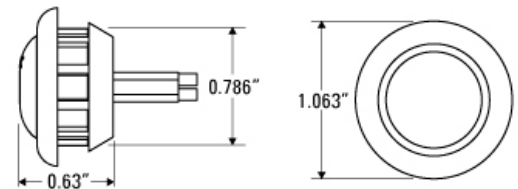

### PC RATED MINIATURE SIDE MARKERS

#### Technical features

- ✦ New mini 3/4" grommet mount clearance markers, half the depth allowing for installation in very tight spaces
- ✦ 316 stainless steel trim ring available
- ✦ Exceeds FMVSS 108 standards
- ✦ TecSeal Urethane Potting - Guaranteed Circuit Board Protection

#### Specifications

<b>Dimensions:</b>	1" x 0.63"
<b>LEDs:</b>	1
<b>Voltage:</b>	9 - 14DC
<b>Current:</b>	0.07A-0.09A Colored Lens 0.06A-0.08A Red/Clear 0.03A-0.06A Amber/Clear
<b>Mounting:</b>	Grommet Mounts in 3/4" hole
<b>LED Colors:</b>	Red and Amber