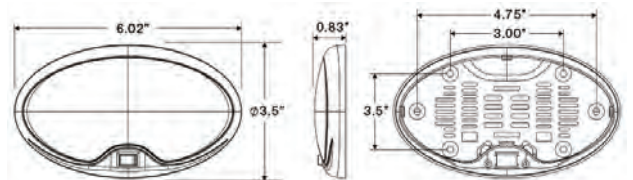

Our LED accent and area lighting products incorporate the industry's top-performing LEDs and materials, and the highest-efficiency optical designs. At 4.5", the E51 LED dome light features 12 high efficiency LEDs, putting out 300 lumens. See www.TecNiqlnc.com for complete details and a complete list of part numbers.

**E51**

**OVAL SURFACE MOUNT DOME LIGHT**

### Specifications

Dimensions:	6" x 3.5" x 0.83" (see diagram)
LEDs:	12
Current:	0.32A - 0.44A
Wire:	8"
Mounting:	Surface mounted
LED colors:	White
Voltage:	9 - 14V DC
Lumens:	300